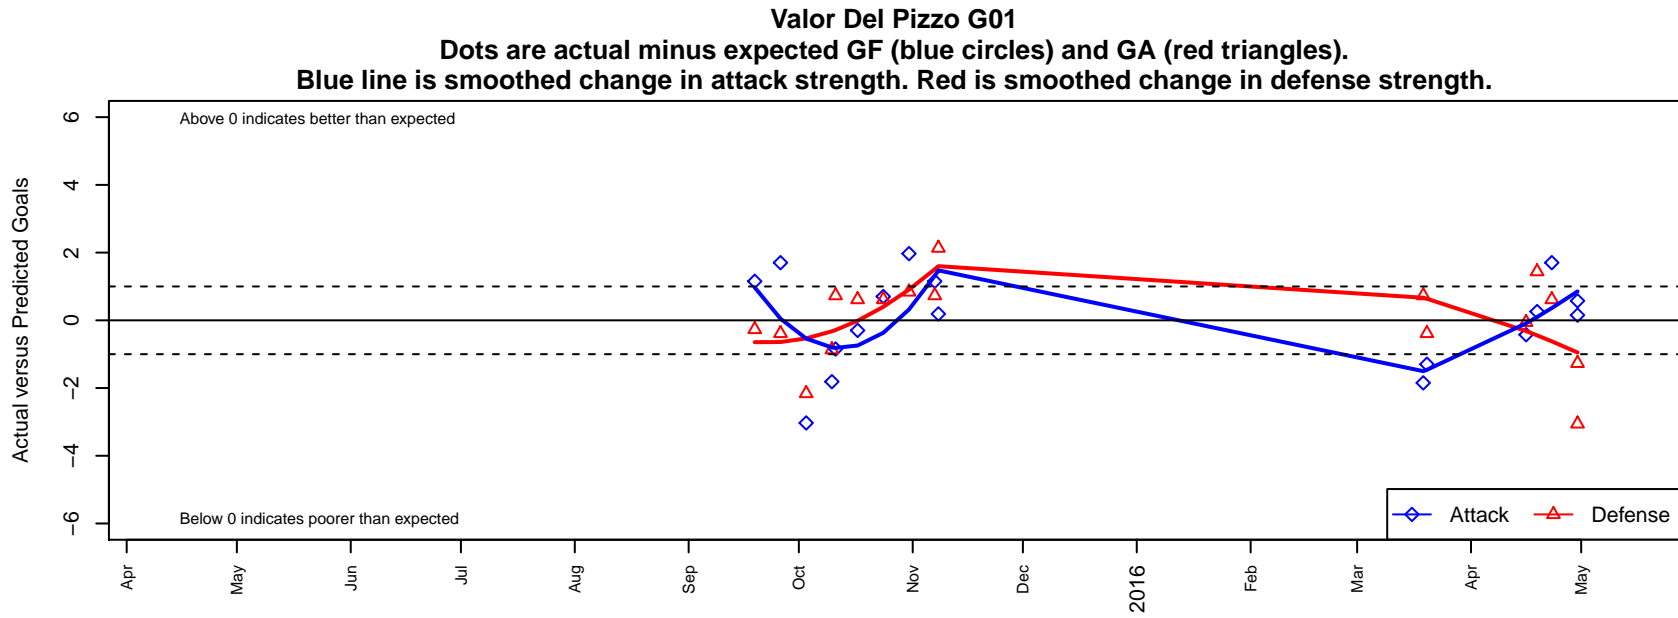

Valor Del Pizzo G01

Valor FC
Spokane, WA
G01 total strength=921
attack=2.07 defense=1.11
fall league = PSPL-Inland Div 1 U14
spr league = Spr PSPL-Inland Div 1 U14

alt names used:

Venues played:
2015 PSPL-Inland Div 1 U14
2015 Spr PSPL-Inland Div 1 U14

**attack and defense variance (black dot)
relative to other teams
and top 10 in region**

**attack and defense rating
relative to others at age
and all opponents in last 13 months**

Performance relative to 13 month average