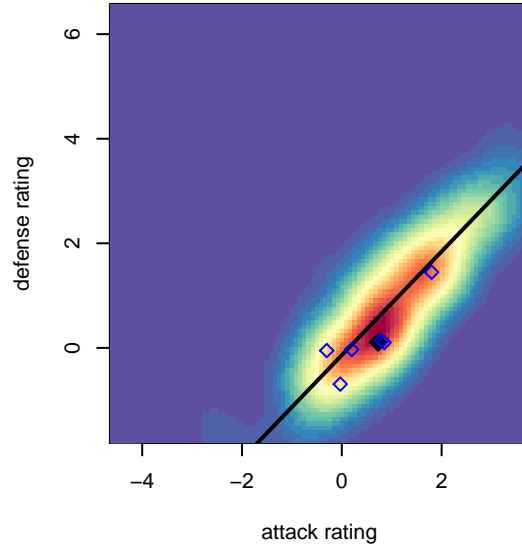

Valor Del Pizzo G01

Valor FC
Spokane, WA
G01 total strength=921
attack=2.07 defense=1.11
fall league = PSPL-Inland Div 1 U14
spr league = Spr PSPL-Inland Div 1 U14

alt names used:

Venues played:
2015 PSPL-Inland Div 1 U14
2015 Spr PSPL-Inland Div 1 U14

**attack and defense variance (black dot)
relative to other teams
and top 10 in region**

**attack and defense rating
relative to others at age
and all opponents in last 13 months**

Performance relative to 13 month average