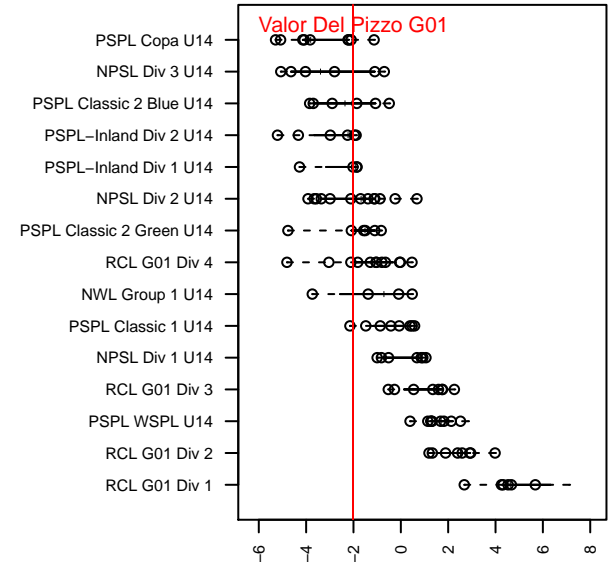

Valor Del Pizzo G01

Valor FC
Spokane, WA
G01 total strength=921
attack=2.07 defense=1.11
fall league = PSPL-Inland Div 1 U14
spr league = Spr PSPL-Inland Div 1 U14

alt names used:

Venues played:
2015 PSPL-Inland Div 1 U14
2015 Spr PSPL-Inland Div 1 U14

**attack and defense variance (black dot)
relative to other teams
and top 10 in region**

**attack and defense rating
relative to others at age
and all opponents in last 13 months**

Performance relative to 13 month average